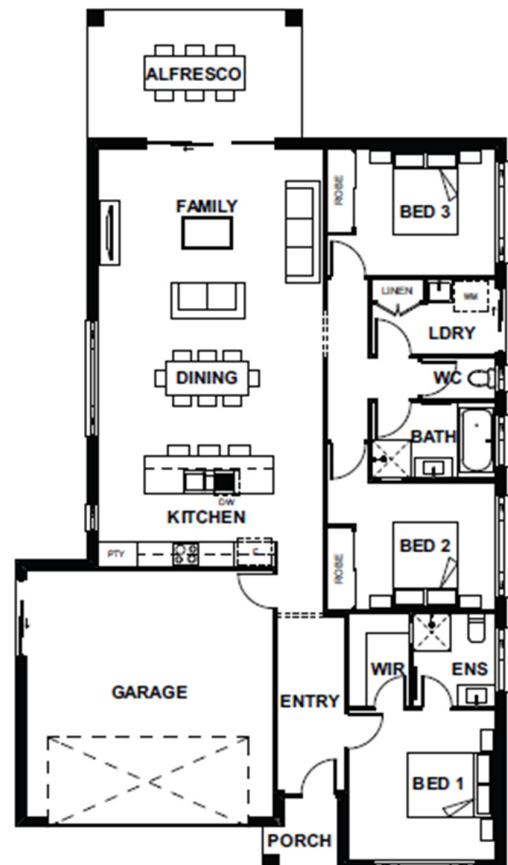

Vision Homes HOUSE ONLY PACKAGE

Sovereign 20

House Size: 190m² (20.4sq) Width: 11.5m Depth: 17.2m Minimum Lot Width: 13.5m

\$268,095

HOUSE ONLY PACKAGE INCLUSIONS

- ✓ FREE Executive Inclusions – Valued at over \$20,000
- ✓ Fixed price tender guarantee
- ✓ Site costs based on M Class site
- ✓ Termite resistant frame and trusses
- ✓ Basix requirements
- ✓ Façade as shown
- ✓ Carpet and tiles throughout
- ✓ 20mm stone bench top to kitchen
- ✓ Soft close doors and drawers
- ✓ Cold water point for fridge
- ✓ Wall hung vanities
- ✓ Shower niches
- ✓ Flyscreens
- ✓ 3 coat paint system
- ✓ LED downlights
- ✓ 1000mm wall tiles to bathroom & ensuite
- ✓ NBN ready for future activation
- ✓ Concrete alfresco
- ✓ Ducted Air